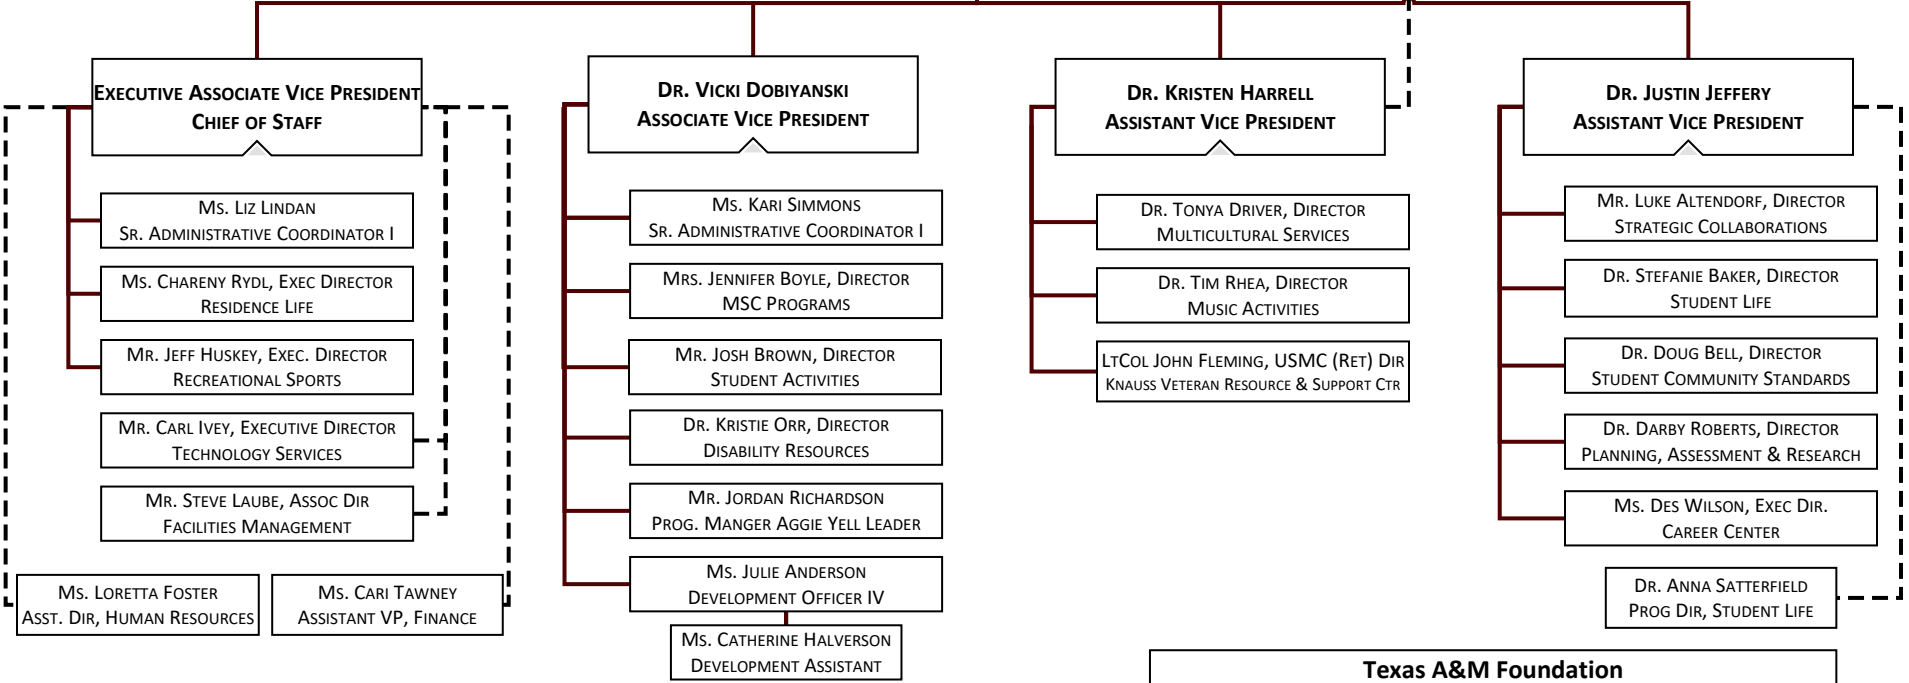

Office of the Vice President for Student Affairs Organizational Chart

MR. TOM REBER
INTERIM VICE PRESIDENT FOR STUDENT AFFAIRS

MS. CARRIE BERRY
EXECUTIVE ASSISTANT III

MS. SANDY BARRETT
ADMINISTRATIVE ASSOCIATE

MR. CHUCK GLENEWINKEL, DIRECTOR
MARKETING & COMMUNICATIONS

DR. JAMES HALLMARK
VICE CHANCELLOR FOR ACADEMIC AFFAIRS

**Texas A&M Foundation
Division of Student Affairs Development Team**